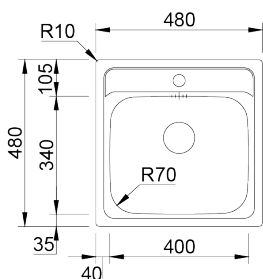

NEW MANAUS

Monobloc bowl with 70mm radius and a top boarder that allows the integration of the mixer. Suitable for inset installation.

FINISHINGS:

- Polished
- Unpolished

Technical Details

What you need to know

External Measure	480x480mm
Bowls Measure	400x340mm
Depth	160mm
Package	Individual Box
Cabinet Size	600mm

Cutout Sizes

Inset Installation